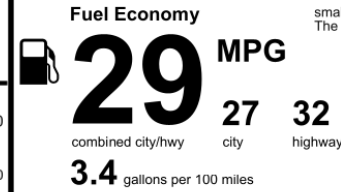

EXTERIOR

17" Alloy Wheels
Temporary Spare Tire
LED Low & High Beam Headlights
LED Daytime Running Lights
LED Taillights
Dual Power Heated Outside Mirrors

ROCK CREEK UNIQUE FEATURES ++

235/65R17 All-Terrain Tires
HD Intelligent Around View Monitor w/
Moving Object Detection & Off Road Mode
Hill Descent Control
Tubular Roof Rack
Unique Front Fascia & Grille
Rock Creek Badging
Prima-Tex Leatherette Heated Front Seats
w/ Contrast Stitch & Rock Creek logo
Cargo 12V Outlet

+See your Dealer for terms, conditions and limitations
++Optional Equipment Replaces Standard Where Applicable
+++Federal/State/Local laws may apply. Review before using

Manufacturer's Suggested Retail Base Price:	$33,990.00
Options Included by Manufacturer	
ROCK CREEK® Premium Package	800.00
Hands-free Power Liftgate++	
Reverse Tilt-Down Outside Mirrors	
Memory Driver Seat and Outside Mirrors	
4-way Power Passenger Seat	
Wireless Charging Pad	
Heated Steering Wheel	
Rock Creek All-Season Cargo Area Protector, Floor Liners & First Aid Kit	450.00
Premium Paint	450.00
Splash Guards (Set of 4-Black)	260.00
DESTINATION CHARGES	1,545.00
Total*	$37,495.00

Warranty Booklet & owner publications available @ <https://www.nissanusa.com/owners/manuals-guides.html> or call 1-800-NISSAN-1

EPA DOT Fuel Economy and Environment

Gasoline Vehicle